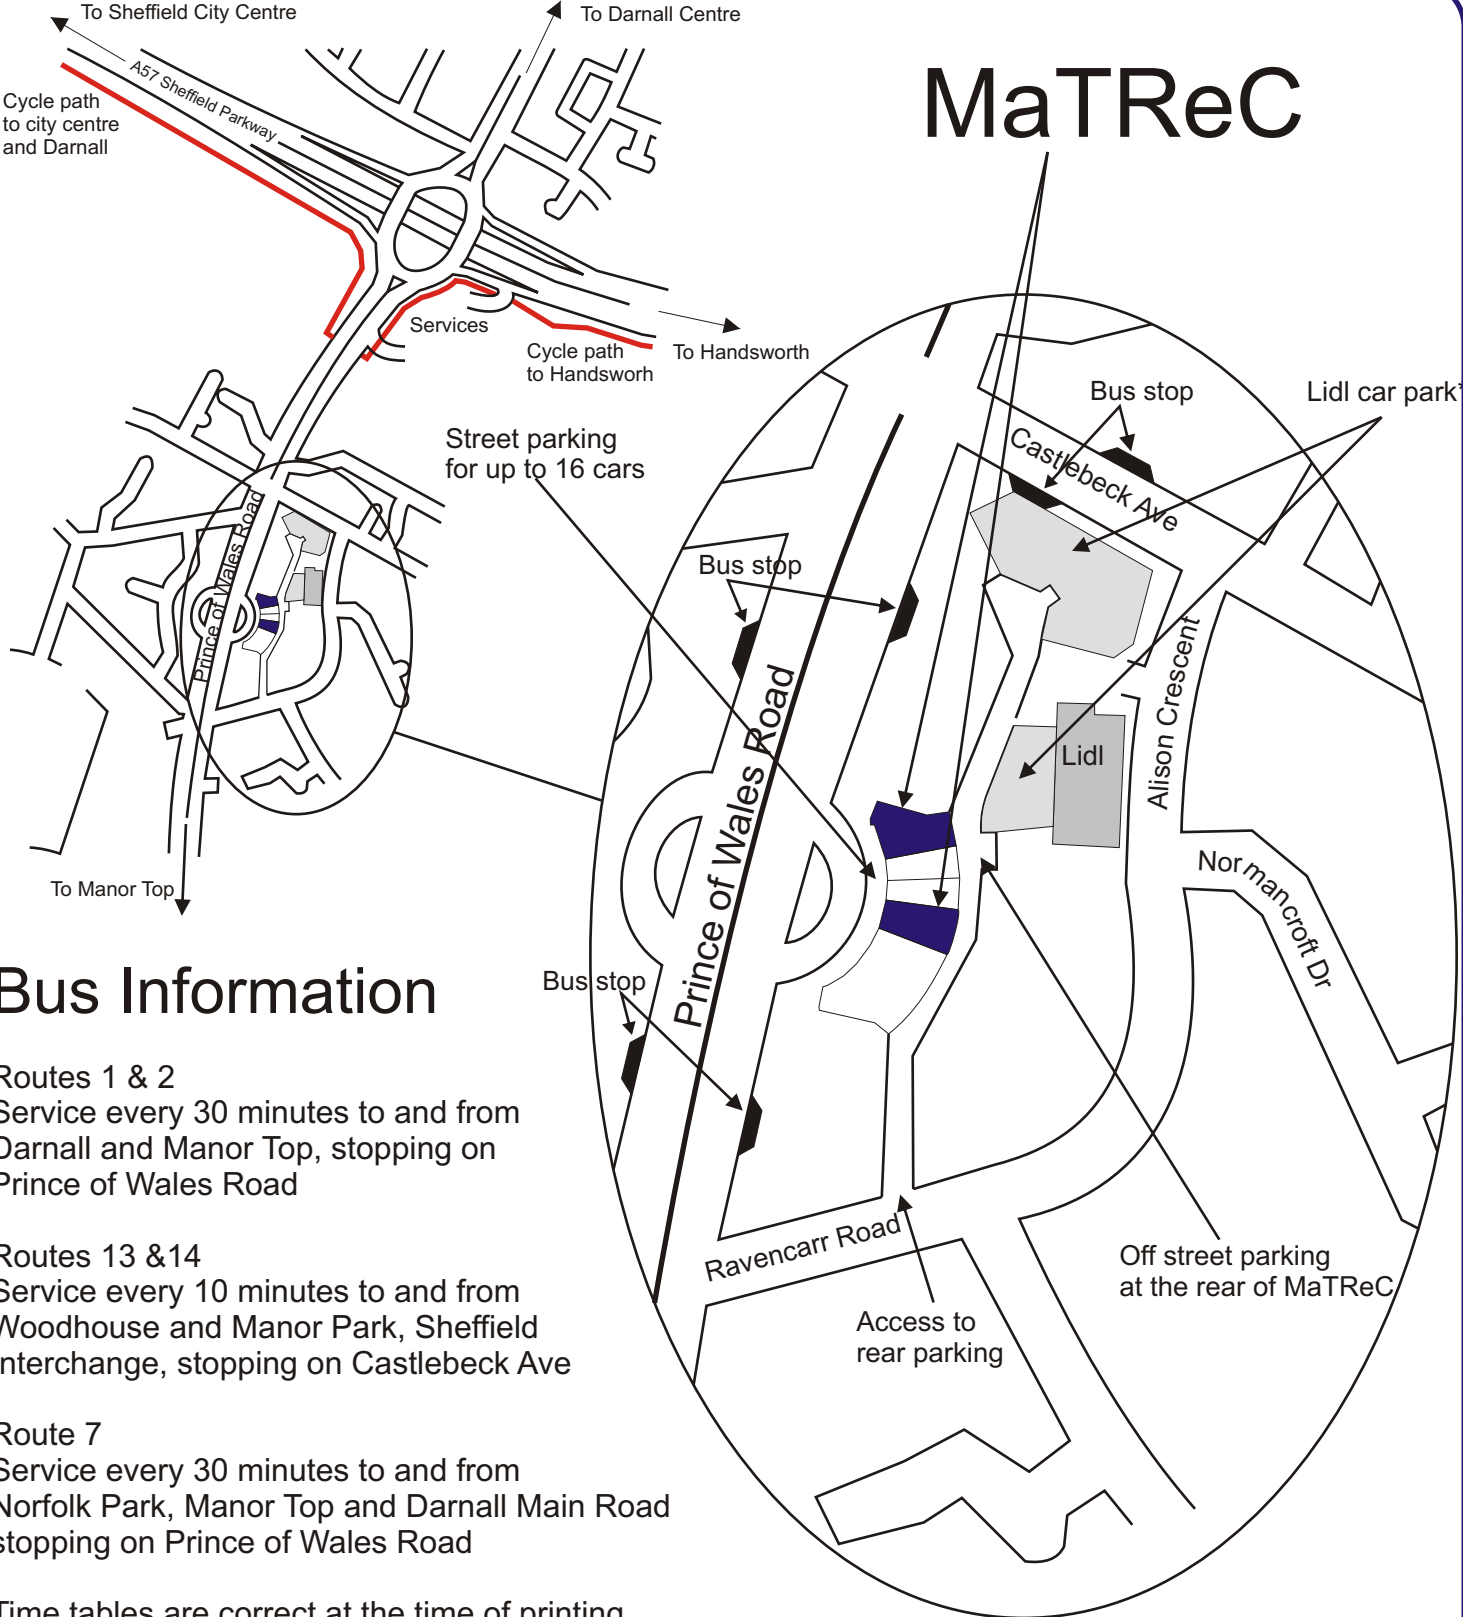

MaTReC

Bus Information

- Routes 1 & 2**
Service every 30 minutes to and from Darnall and Manor Top, stopping on Prince of Wales Road
- Routes 13 & 14**
Service every 10 minutes to and from Woodhouse and Manor Park, Sheffield Interchange, stopping on Castlebeck Ave
- Route 7**
Service every 30 minutes to and from Norfolk Park, Manor Top and Darnall Main Road stopping on Prince of Wales Road

Time tables are correct at the time of printing but can be subject to change

* Parking at Lidl is for overflow only

Parking and access to the building for people with disabilities is provided at both the front and rear of the building.